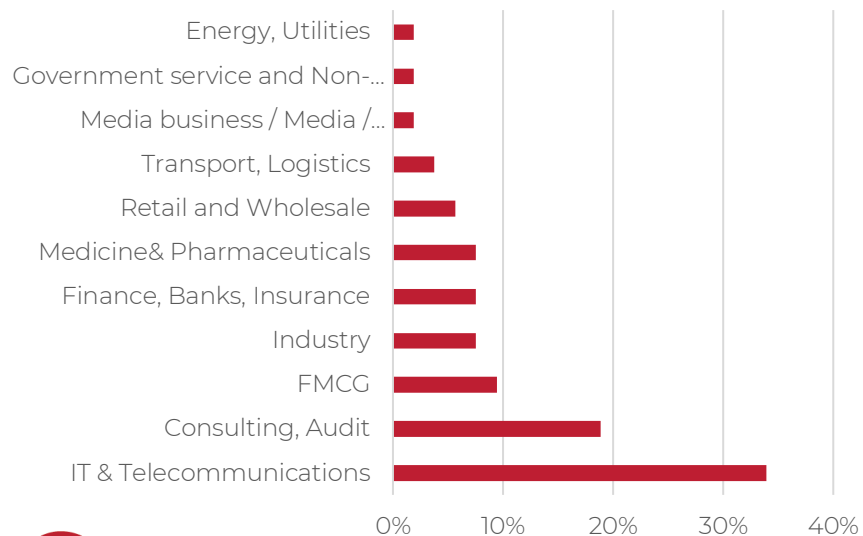

Industry

Monthly salary, RUB