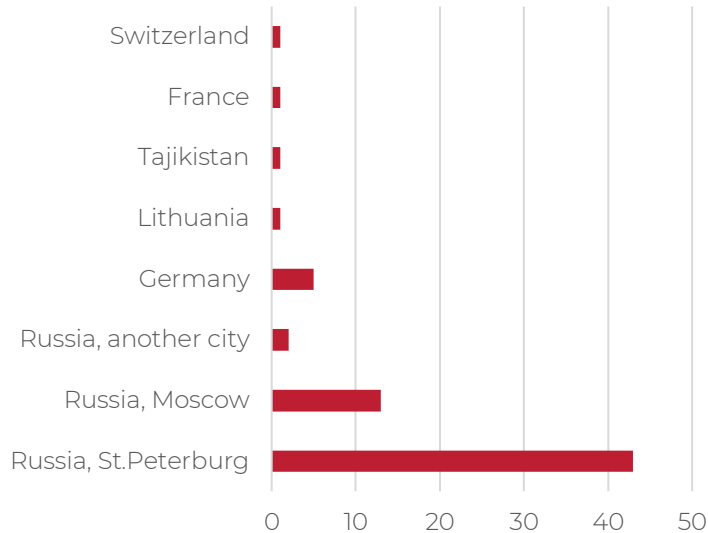

GSOM SPbU

Alumni Survey 2017

Employment results
Immediately after graduation

**Graduate School
of Management**
St. Petersburg University

Master's degree

GSOM
SPbU

Region of residence (employment)

Job offer acceptance