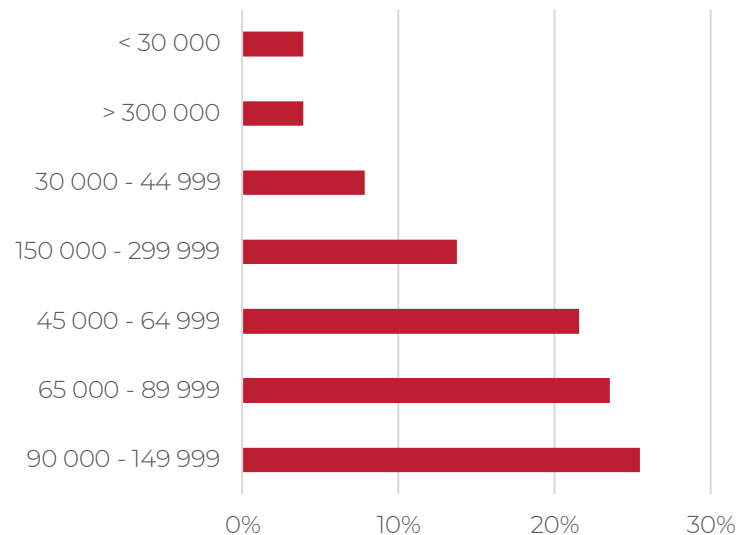

GSOM SPbU

Alumni Survey 2017

Employment results
Immediately after graduation

**Graduate School
of Management**
St. Petersburg University

Master's degree

GSOM
SPbU

Region of residence (employment)

Job offer acceptance

Industry

Monthly salary, RUB

Bachelor's degree

GSOM
SPbU

Region of residence (employment)

Job offer acceptance

Industry

Monthly salary, RUB