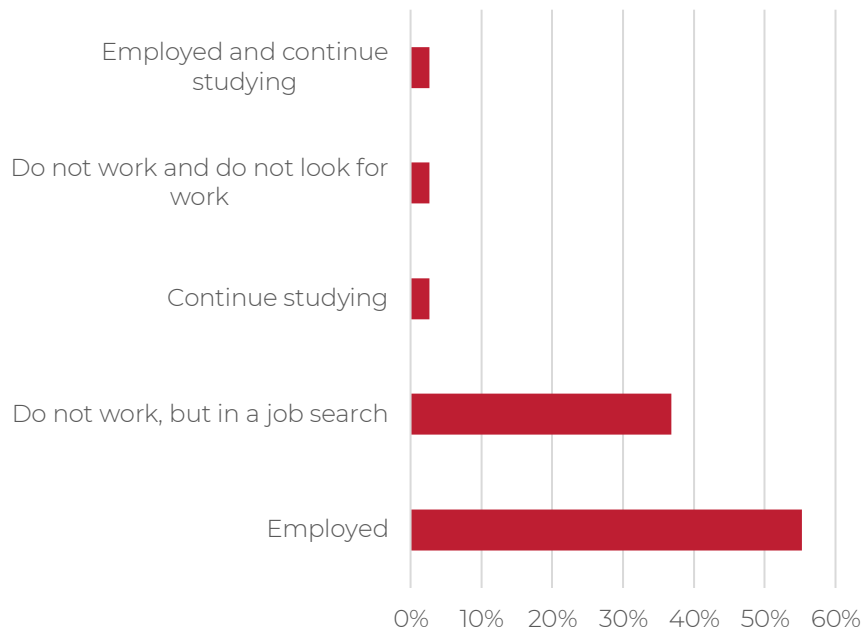

Job offer acceptance