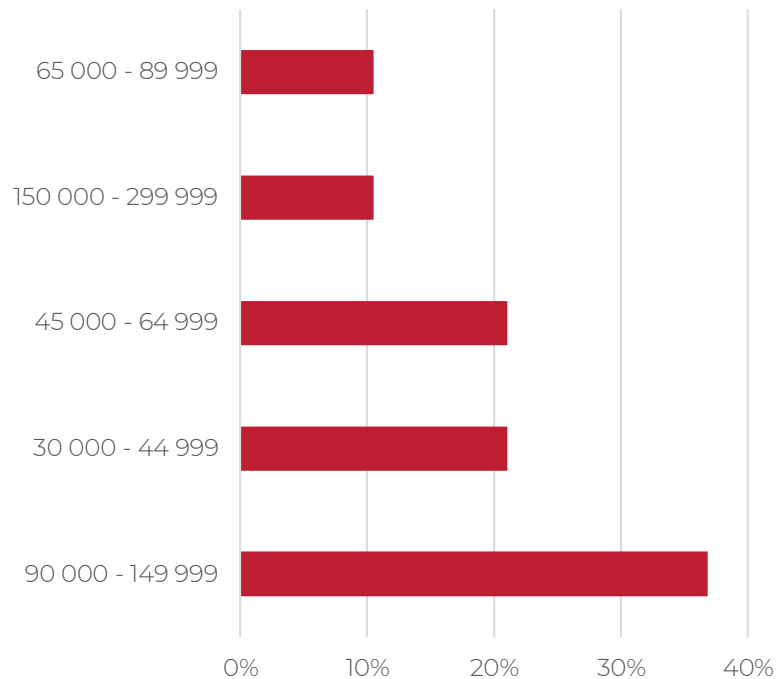

Monthly salary, RUB