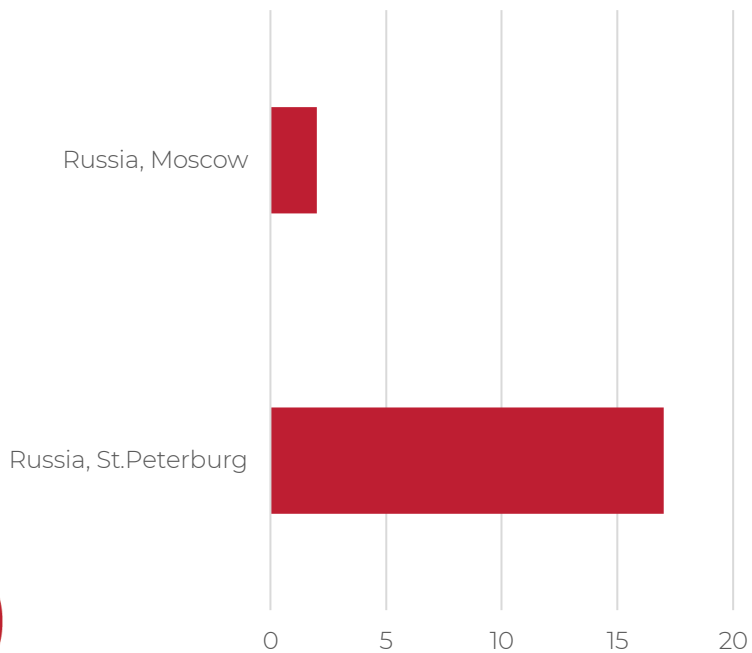

Monthly salary, RUB

Bachelor's degree. Management

GSOM
SPbU

Region of residence (employment)

Job offer acceptance

Industry

Monthly salary, RUB

**GSOM
SPbU**