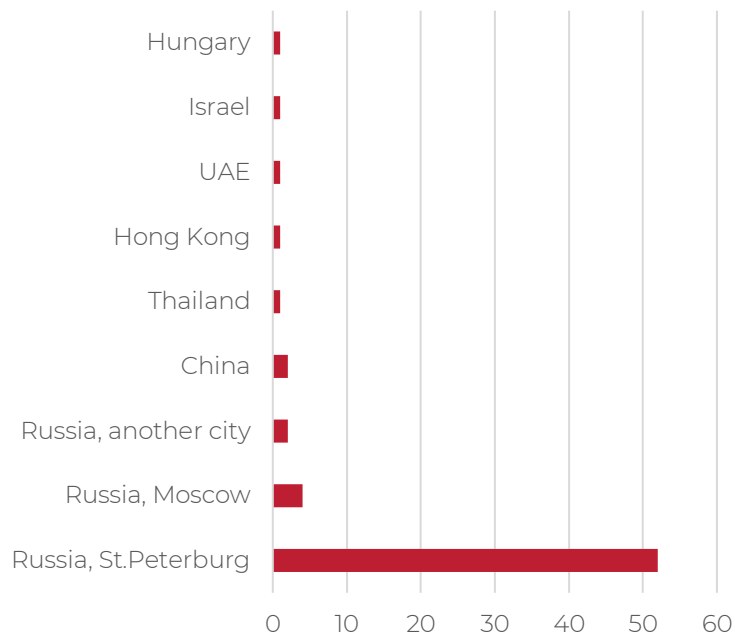

GSOM SPbU

Alumni Survey 2016

Employment results
Immediately after graduation

**Graduate School
of Management**
St. Petersburg University

Master's degree. Management (MiM)

GSOM
SPbU

Region of residence (employment)