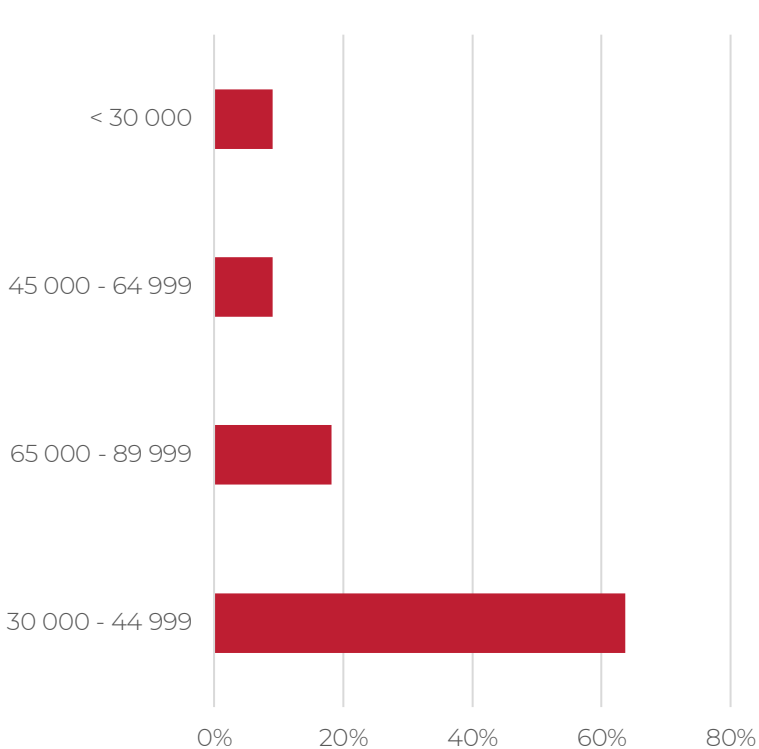

Monthly salary, RUB

Bachelor's degree. Management

GSOM
SPbU

Region of residence (employment)

Job offer acceptance

Industry

Monthly salary, RUB

**GSOM
SPbU**