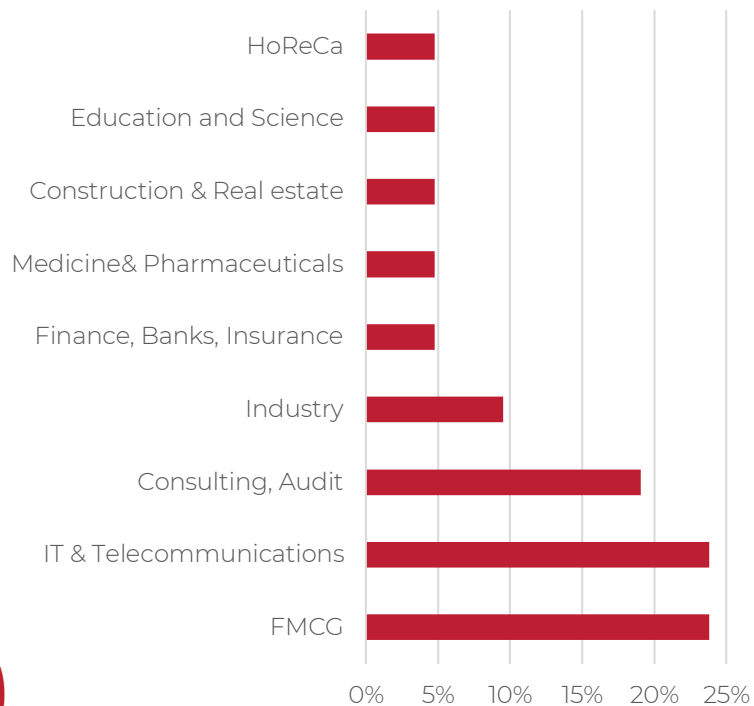

GSOM SPbU

Alumni Survey 2016

Employment results
Immediately after graduation

**Graduate School
of Management**
St. Petersburg University

Master's degree. Management (MiM)

GSOM
SPbU

Region of residence (employment)

Job offer acceptance

Industry

Monthly salary, RUB

Master's degree. Corporate Finance (MCF)

GSOM
SPbU

Region of residence (employment)

Job offer acceptance

Industry