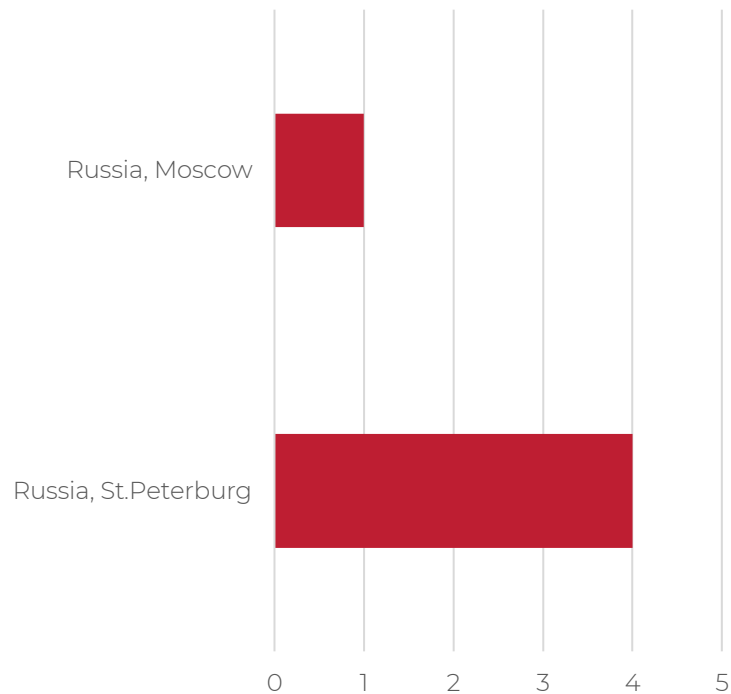

Region of residence (employment)