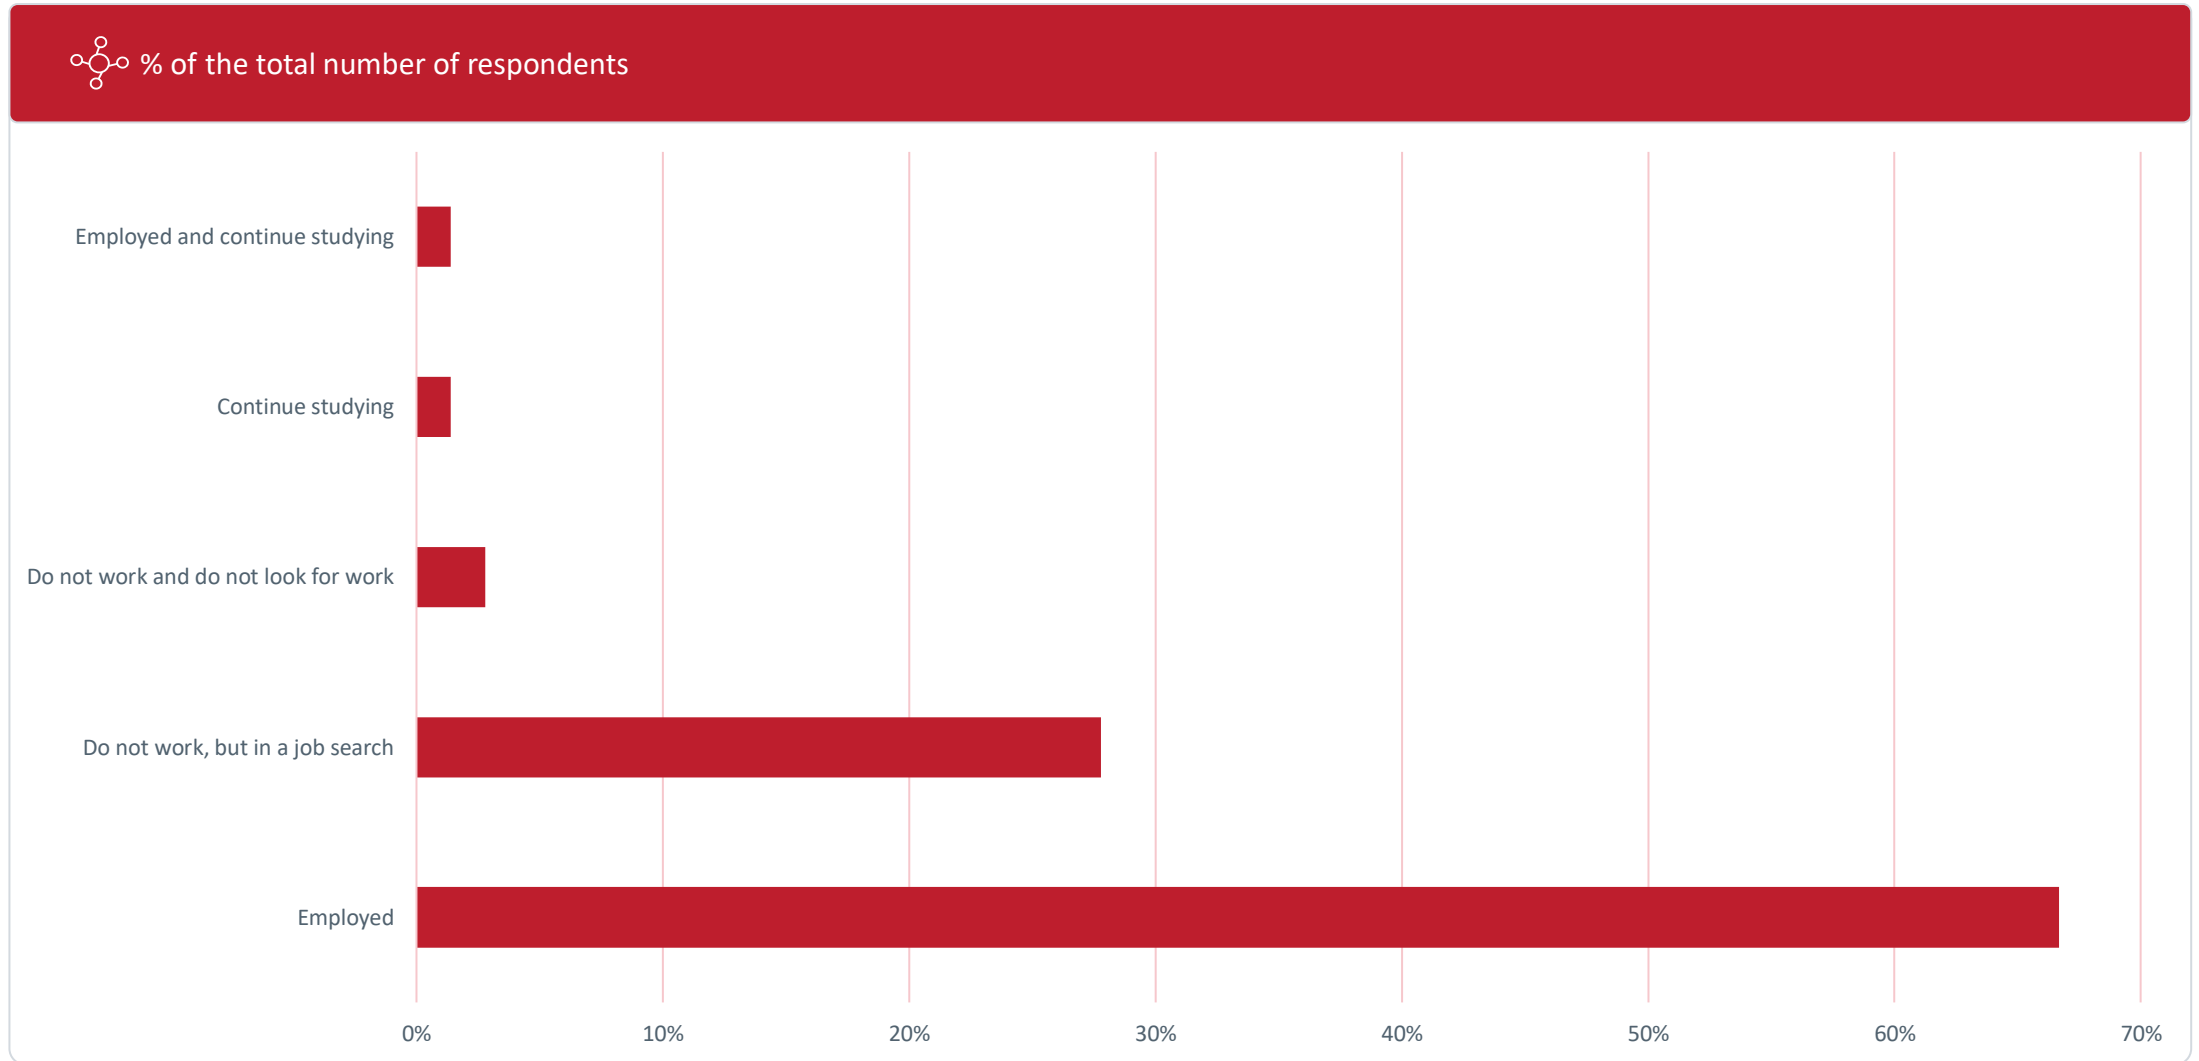

JOB OFFER ACCEPTANCE