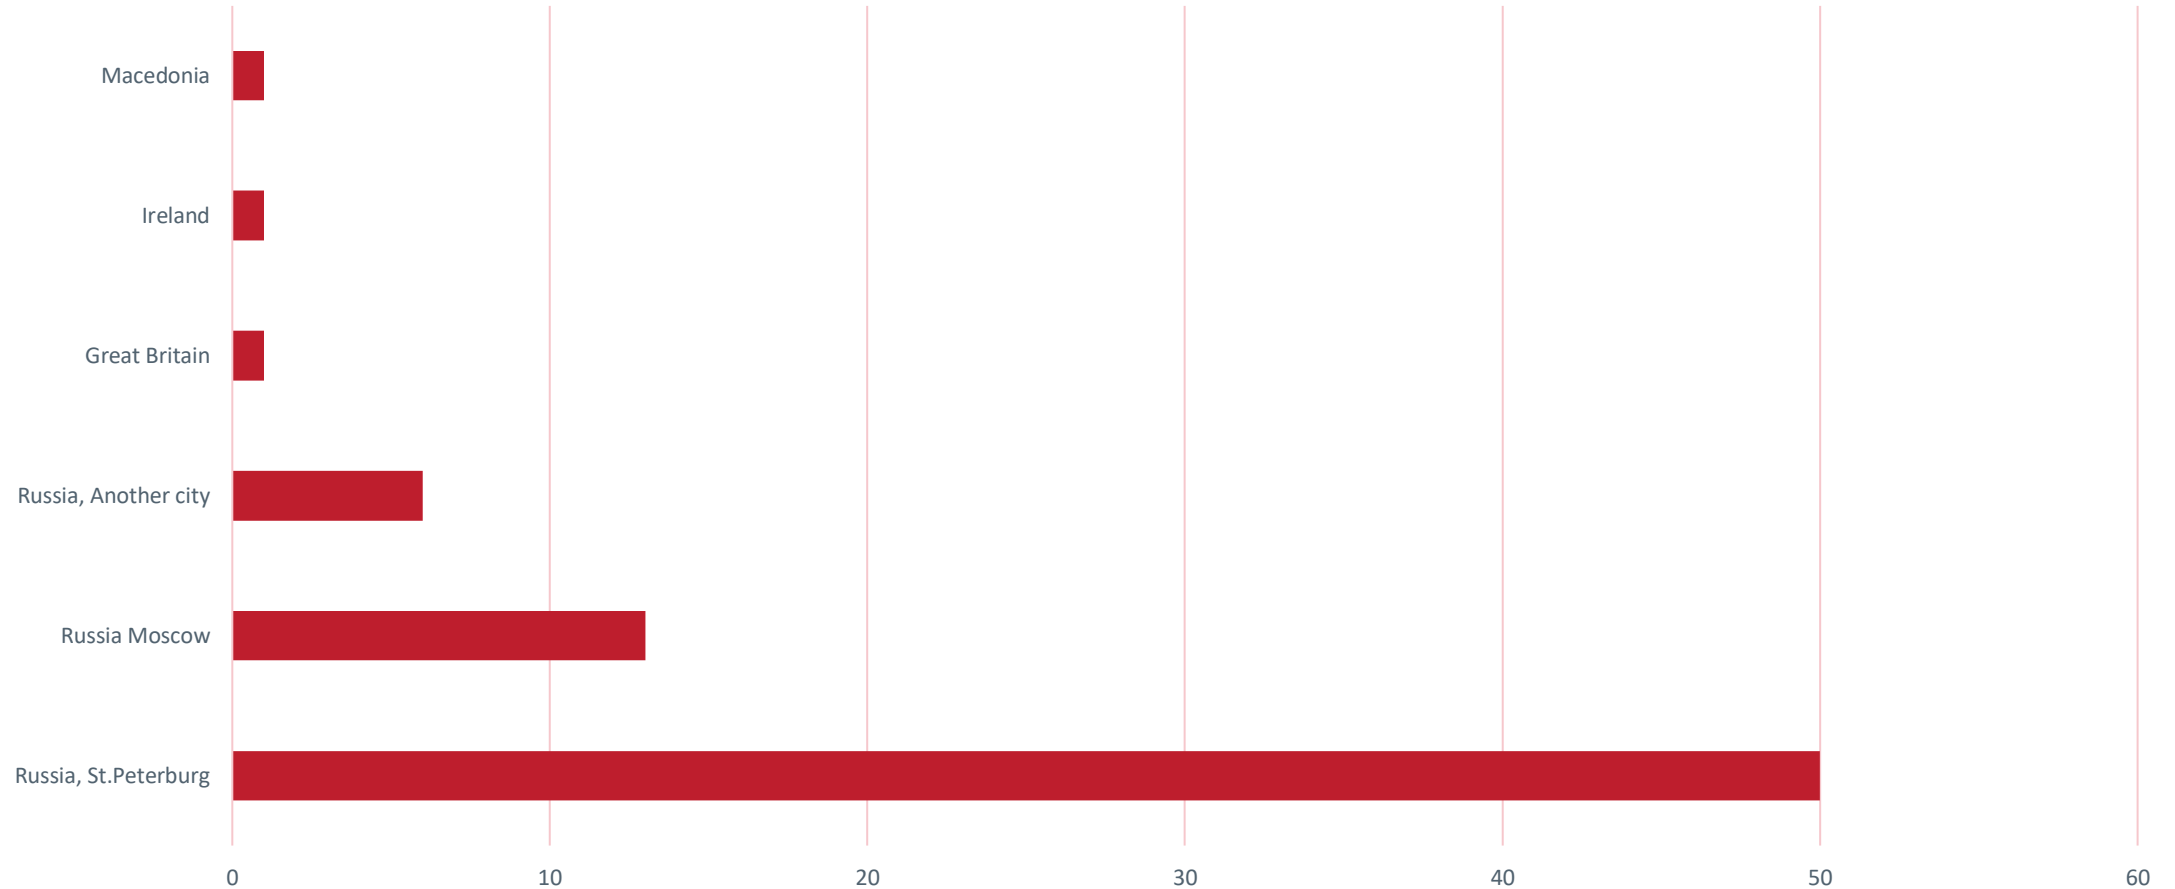

# GSOM SPBU ALUMNI SURVEY 2020

Employment results

1-3 months after graduation

MASTER'S DEGREE.  
OVERALL RESULTS

# REGION OF RESIDENCE (EMPLOYMENT)

Number of respondents — 72