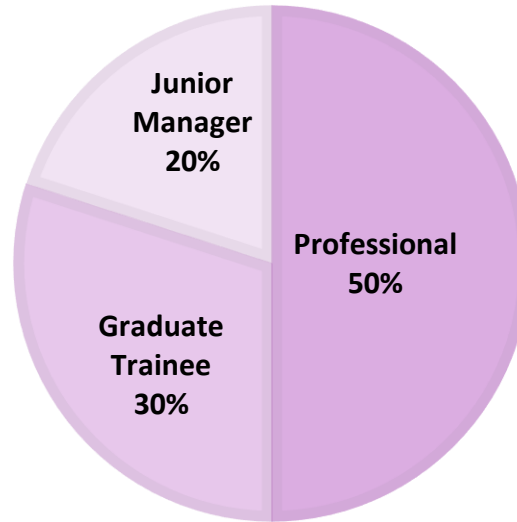

Wage level

Graduates' Current Status

Graduates' Business Area

Company's Size (in people)

Employers*

HAYS, Danone, Ulmart, PepsiCo, Bayer, Google

Logistics

Function in Company

Level of Position

Wage level

Graduates' Current Status

Marketing

Graduates' Business Area

Company's Size (in people)

Employers*

Inteo, Эксимер, Балтика, Under Armour Athletic Wear