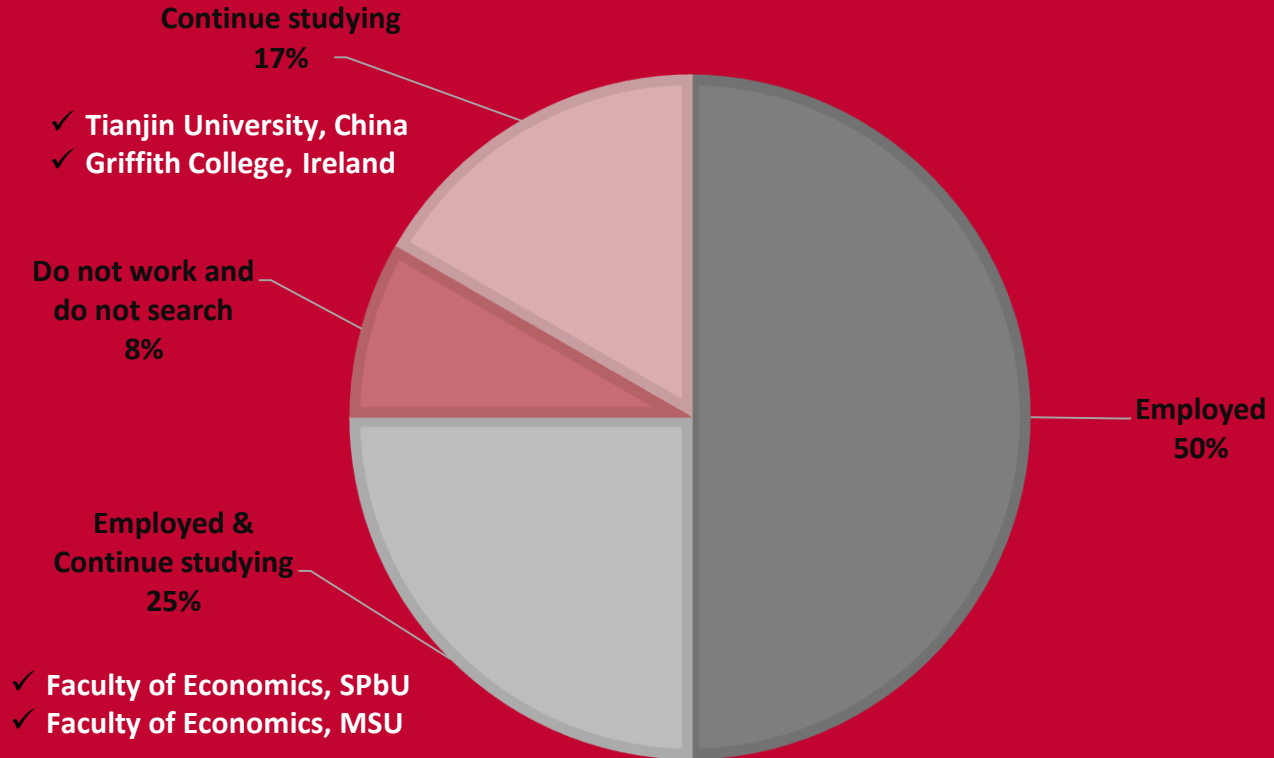

Graduates' Current Status