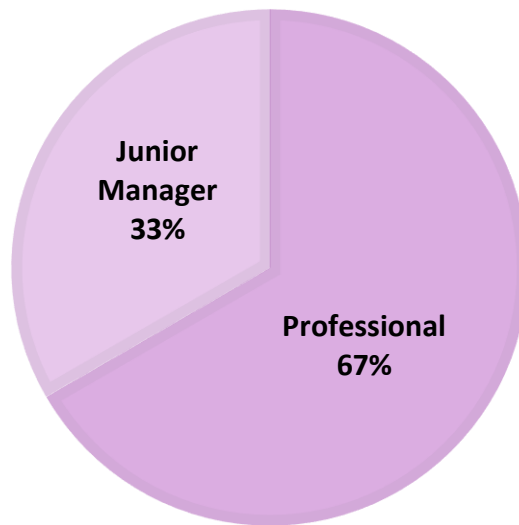

Level of Position

Wage level

Graduates' Current Status

Marketing

Graduates' Business Area

Company's Size (in people)

Employers*

Inteo, Эксимер, Балтика, Under Armour Athletic Wear

GSOM
SPbU

* Full list of employers available upon request

Marketing

Function in Company

Level of Position

Wage level

Graduates' Current Status

Graduates' Business Area

Company's Size (in people)

Employers*

General Electric, BAT, McKinsey, P&G, Газпром Нефть, Банк «Санкт-Петербург»

* Full list of employers available upon request

Function in Company

Level of Position

Wage level