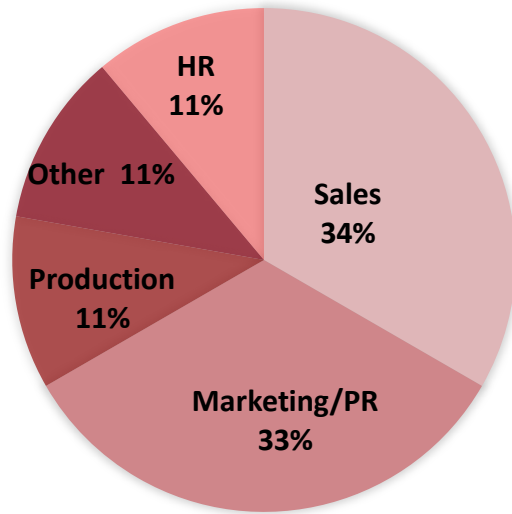

Graduates' Current Status

Graduates' Business Area

Company's Size (in people)

Employers*

Comparex, Cisco, Comazo, P&G

Information Management

Function in Company

Level of Position

Wage level

Graduates' Current Status

Graduates' Business Area

Company's Size (in people)

Employers*

HAYS, Danone, Ulmart, PepsiCo, Bayer, Google

Logistics

Function in Company