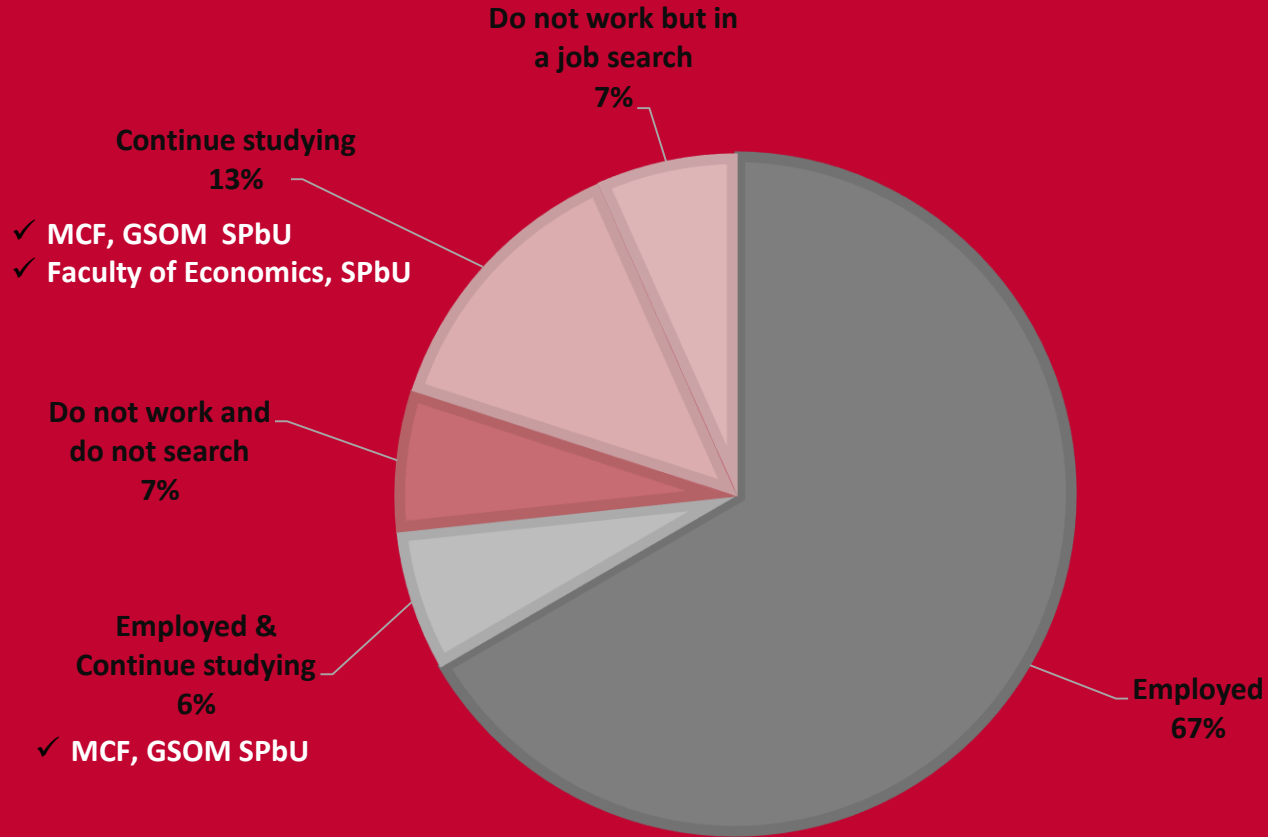

Bachelors'18 Graduate Survey

Employment Results
6 months after graduation

**Graduate School
of Management**
St. Petersburg University

Number of Respondents

**GSOM
SPbU**

* Track within Management Bachelor Program

Graduates' Current Status

Graduates' Business Area

Company's Size (in people)

Employers*

Comparex, Cisco, Comazo, P&G

Information Management

Function in Company

Level of Position

Wage level

Graduates' Current Status

Graduates' Business Area

Company's Size (in people)

Employers*

HAYS, Danone, Ulmart, PepsiCo, Bayer, Google

Logistics

Function in Company