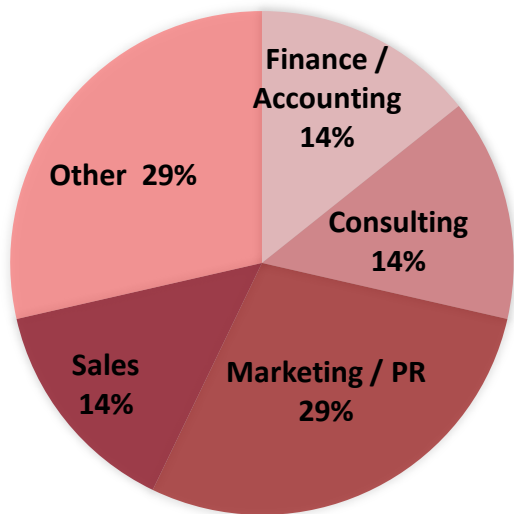

International Management

Graduates' Current Status

**GSOM
SPbU**

Graduates' Business Area

Company's Size (in people)

Employers*

Алгоритмика, PwC, B. Braun,
Газпром Нефть

Function in Company

Level of Position

Wage level

Graduates' Current Status

Graduates' Business Area

Company's Size (in people)

Employers*

Coca-Cola, BIOCAD, Балтика, HP Enterprise

* Full list of employers available upon request