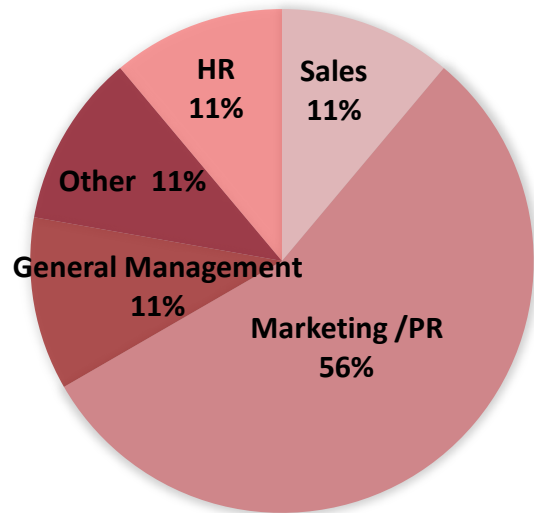

Wage level

Graduates' Current Status

Graduates' Business Area

Company's Size (in people)

Employers*

HAYS, Danone, Ulmart, PepsiCo, Bayer, Google

Logistics

Function in Company

Level of Position

Wage level

Graduates' Current Status

Marketing

Graduates' Business Area

Company's Size (in people)

Employers*

Inteo, Эксимер, Балтика, Under Armour Athletic Wear

GSOM
SPbU

* Full list of employers available upon request

Marketing

Function in Company

Level of Position

Wage level

Graduates' Current Status

Graduates' Business Area