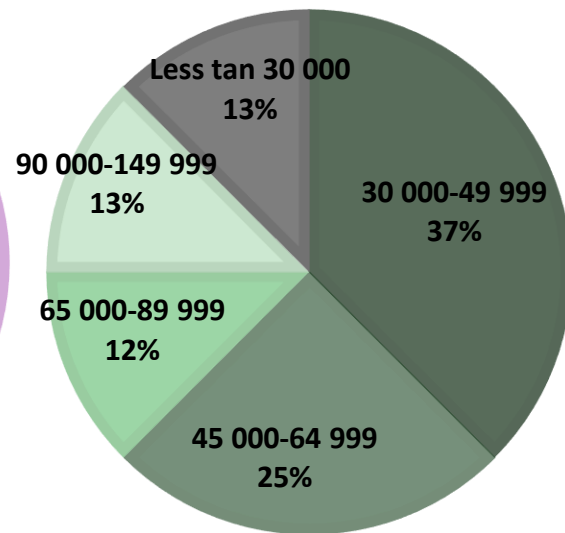

Level of Position

Wage level

Graduates' Current Status

Graduates' Business Area

Company's Size (in people)

Employers*

Coca-Cola, BIOCAD, Балтика, HP Enterprise

* Full list of employers available upon request