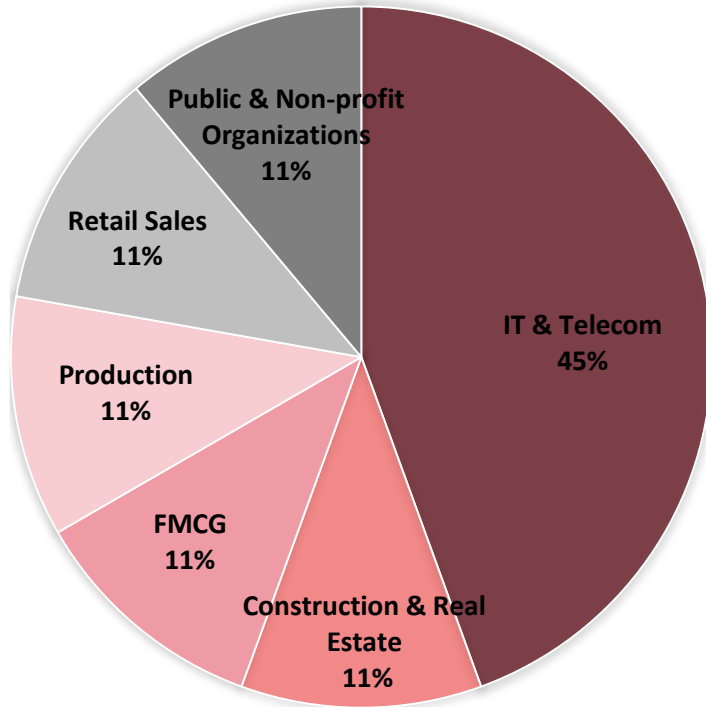

Bachelors'18 Graduate Survey

Employment Results
6 months after graduation

**Graduate School
of Management**
St. Petersburg University

Number of Respondents

**GSOM
SPbU**

* Track within Management Bachelor Program

Graduates' Current Status

Graduates' Business Area

Company's Size (in people)

Employers*

Comparex, Cisco, Comazo, P&G

Information Management

Function in Company

Level of Position

Wage level

Graduates' Current Status

Graduates' Business Area

Company's Size (in people)

Employers*

HAYS, Danone, Ulmart, PepsiCo, Bayer, Google

Logistics

Function in Company