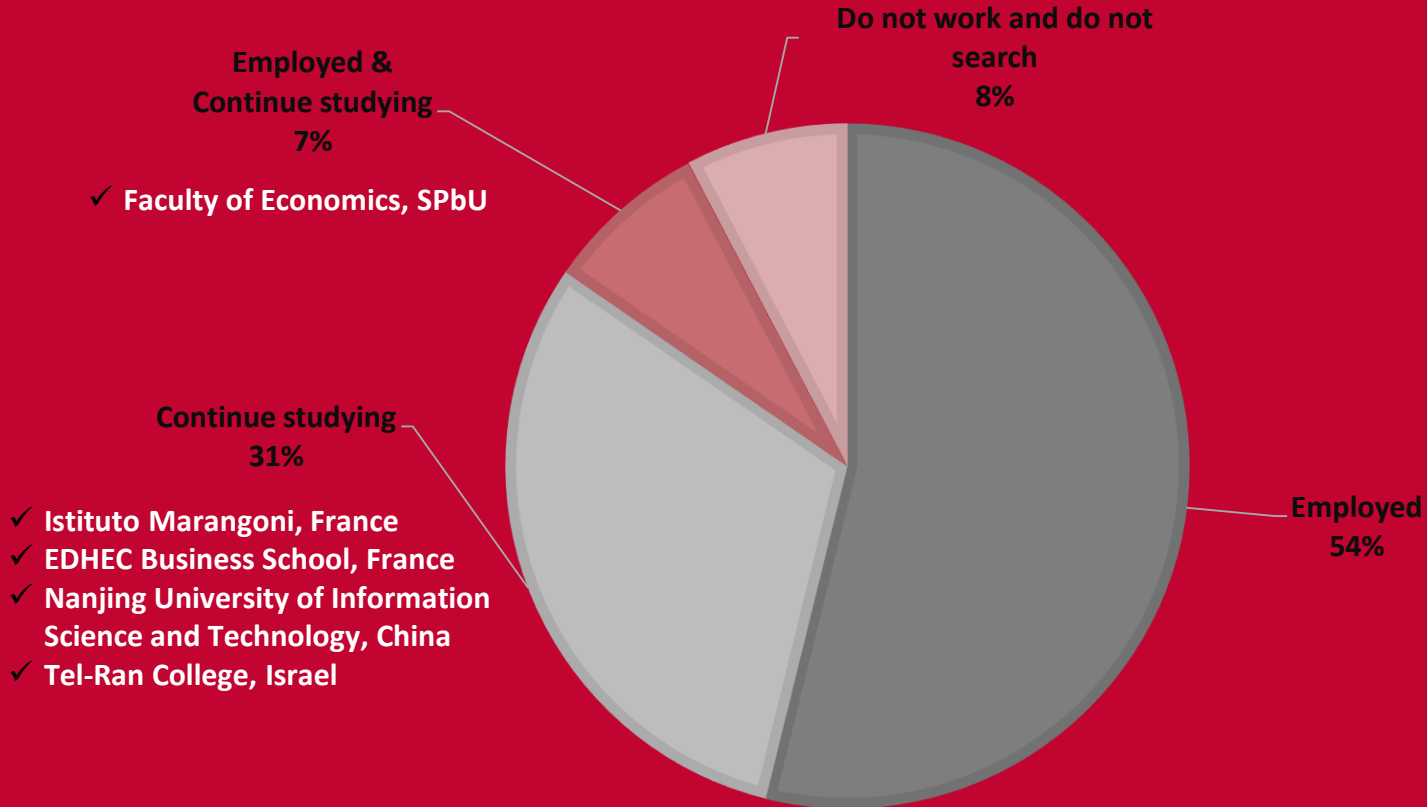

International Management

Graduates' Current Status

**GSOM
SPbU**