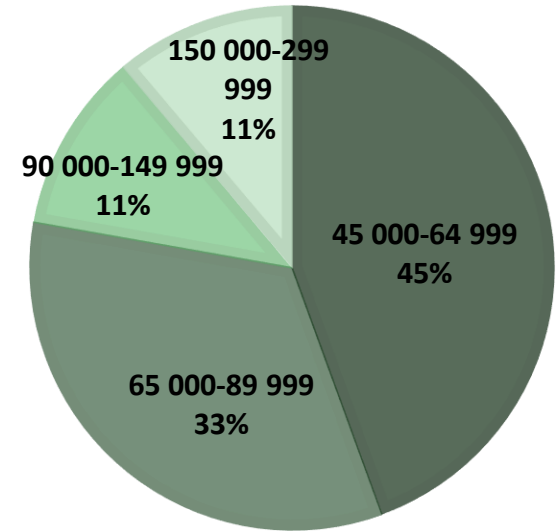

Graduates' Current Status

Graduates' Business Area

Company's Size (in people)

Employers*

Comparex, Cisco, Comazo, P&G

Information Management

Function in Company

Level of Position

Wage level

Graduates' Current Status

Graduates' Business Area

Company's Size (in people)

Employers*

HAYS, Danone, Ulmart, PepsiCo, Bayer, Google

Logistics

Function in Company