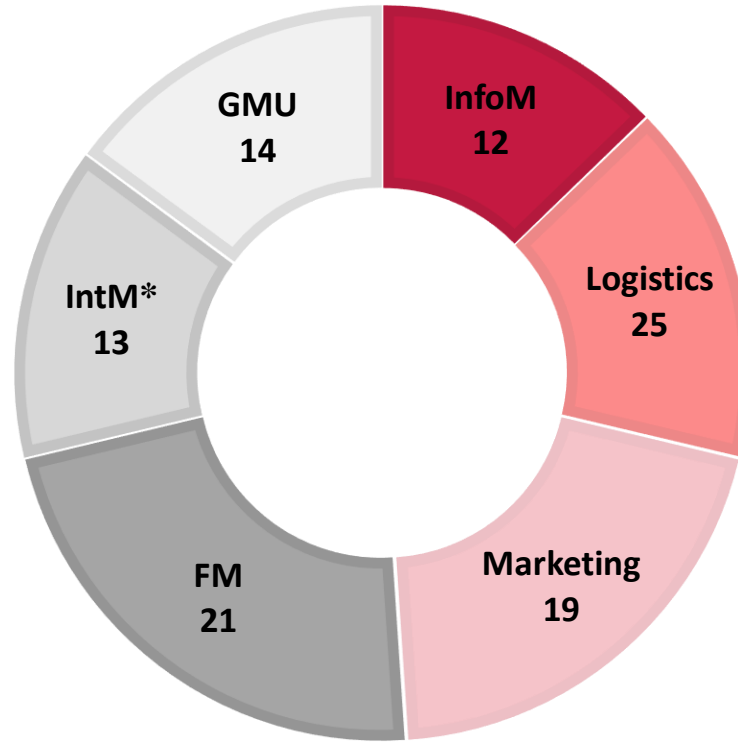

Bachelors'18 Graduate Survey

Employment Results
6 months after graduation

**Graduate School
of Management**
St. Petersburg University

Number of Respondents

**GSOM
SPbU**

* Track within Management Bachelor Program

Graduates' Current Status

Graduates' Business Area

Company's Size (in people)

Employers*

Comparex, Cisco, Comazo, P&G

Information Management

Function in Company

Level of Position

Wage level

Graduates' Current Status

Graduates' Business Area

Company's Size (in people)

Employers*

HAYS, Danone, Ulmart, PepsiCo, Bayer, Google

Logistics

Function in Company