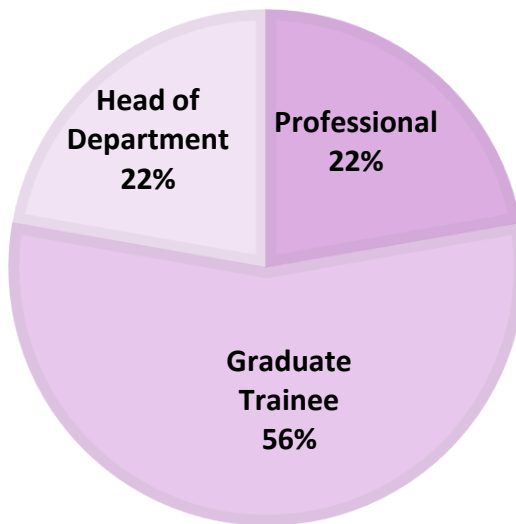

GSOM
SPbU

* Full list of employers available upon request

Marketing

Function in Company

Level of Position

Wage level

Graduates' Current Status

Graduates' Business Area

Company's Size (in people)

Employers*

General Electric, BAT, McKinsey, P&G, Газпром Нефть, Банк «Санкт-Петербург»

* Full list of employers available upon request

Function in Company

Level of Position

Wage level