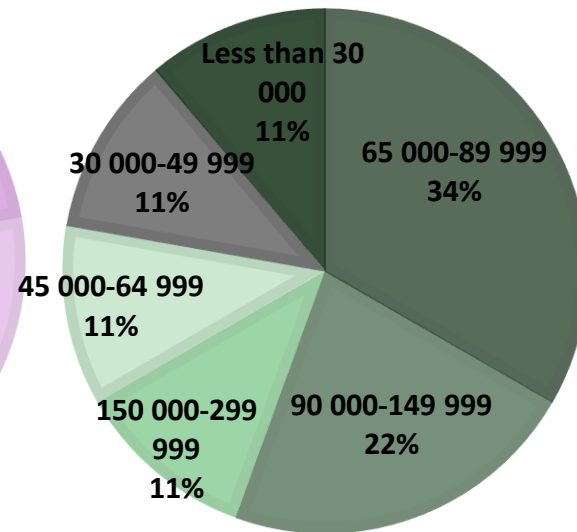

GSOM
SPbU

* Full list of employers available upon request

Marketing

Function in Company

Level of Position

Wage level

Graduates' Current Status

Graduates' Business Area

Company's Size (in people)

Employers*

General Electric, BAT, McKinsey, P&G, Газпром Нефть, Банк «Санкт-Петербург»

* Full list of employers available upon request

Function in Company

Level of Position

Wage level