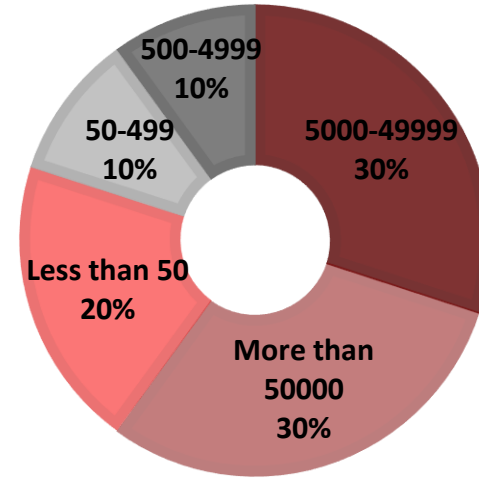

Wage level

Graduates' Current Status

Graduates' Business Area

Company's Size (in people)

Employers*

HAYS, Danone, Ulmart, PepsiCo, Bayer, Google

Logistics

Function in Company