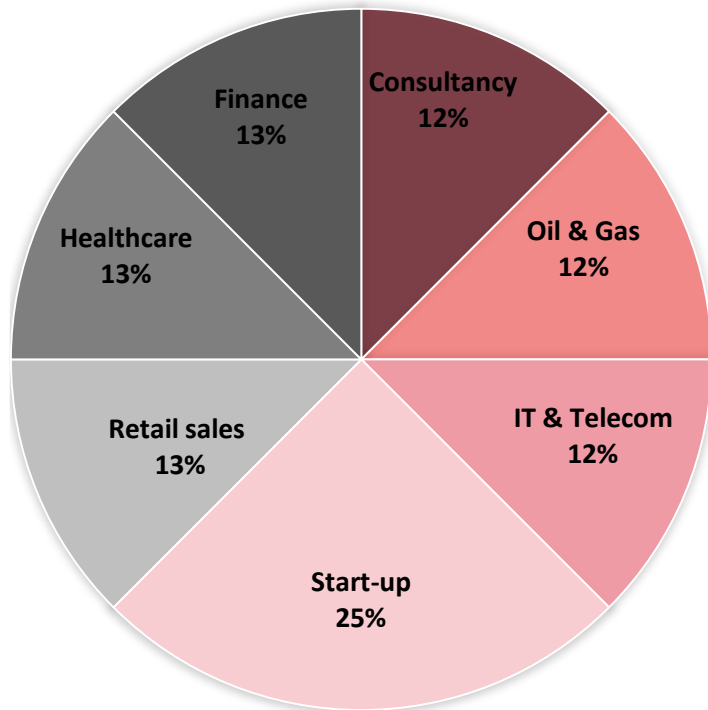

GSOM
SPbU

* Full list of employers available upon request

Marketing

Function in Company

Level of Position

Wage level

Graduates' Current Status

Graduates' Business Area

Company's Size (in people)

Employers*

General Electric, BAT, McKinsey, P&G, Газпром Нефть, Банк «Санкт-Петербург»

* Full list of employers available upon request

Function in Company

Level of Position

Wage level

International Management

Graduates' Current Status

**GSOM
SPbU**

Graduates' Business Area

Company's Size (in people)

Employers*

Алгоритмика, PwC, B. Braun,
Газпром Нефть

Function in Company

Level of Position

Wage level

Graduates' Current Status

Graduates' Business Area

Company's Size (in people)

Employers*

Coca-Cola, BIOCAD, Балтика, HP Enterprise

* Full list of employers available upon request