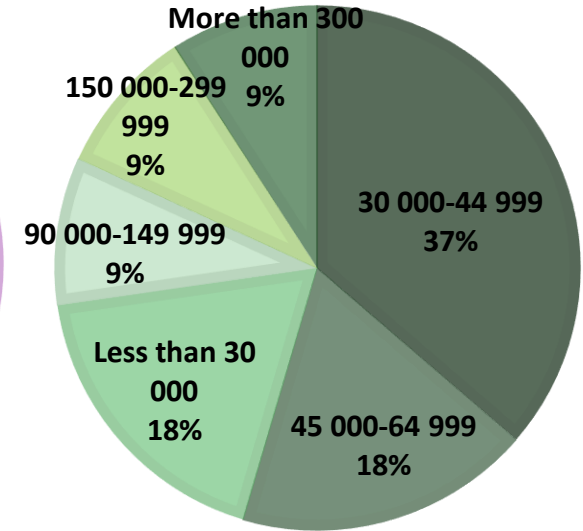

Logistics

Function in Company

Level of Position

Wage level