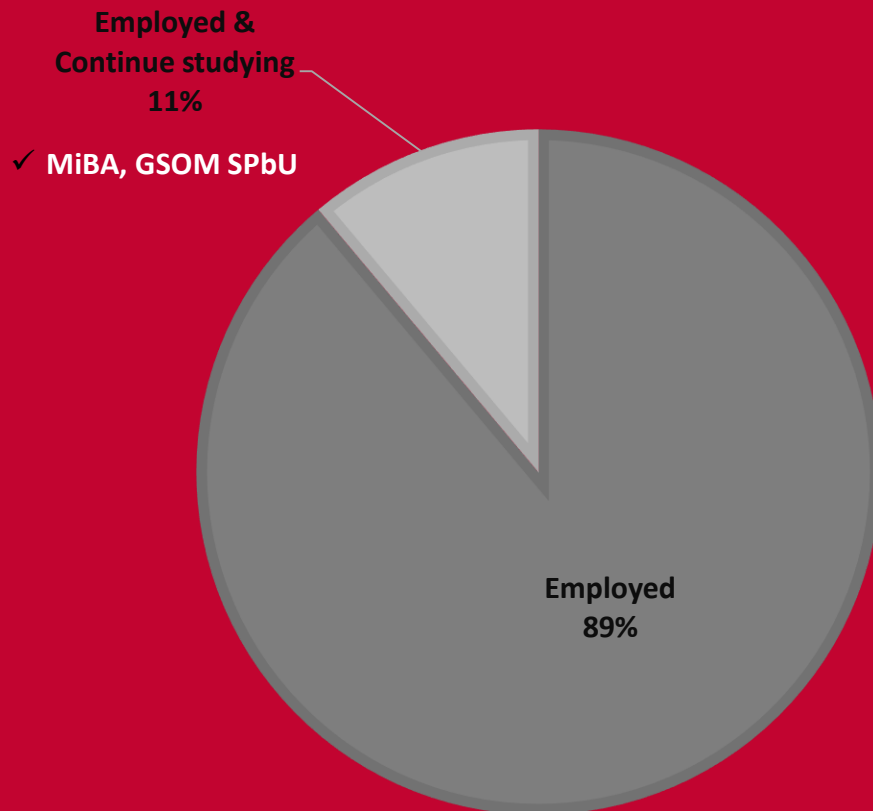

International Management

Graduates' Current Status

**GSOM
SPbU**

Graduates' Business Area

Company's Size (in people)

Employers*

Алгоритмика, PwC, B. Braun,
Газпром Нефть

Function in Company

Level of Position

Wage level

Graduates' Current Status

Graduates' Business Area

Company's Size (in people)

Employers*

Coca-Cola, BIOCAD, Балтика, HP Enterprise

* Full list of employers available upon request