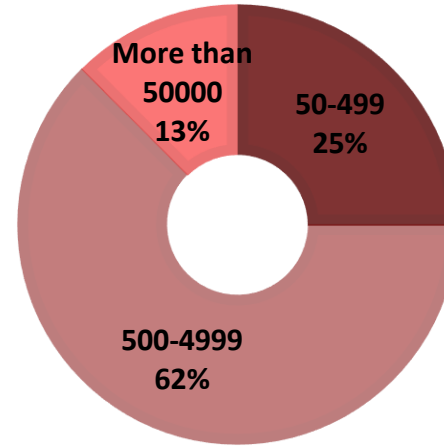

Company's Size (in people)

Employers*

Comparex, Cisco, Comazo, P&G