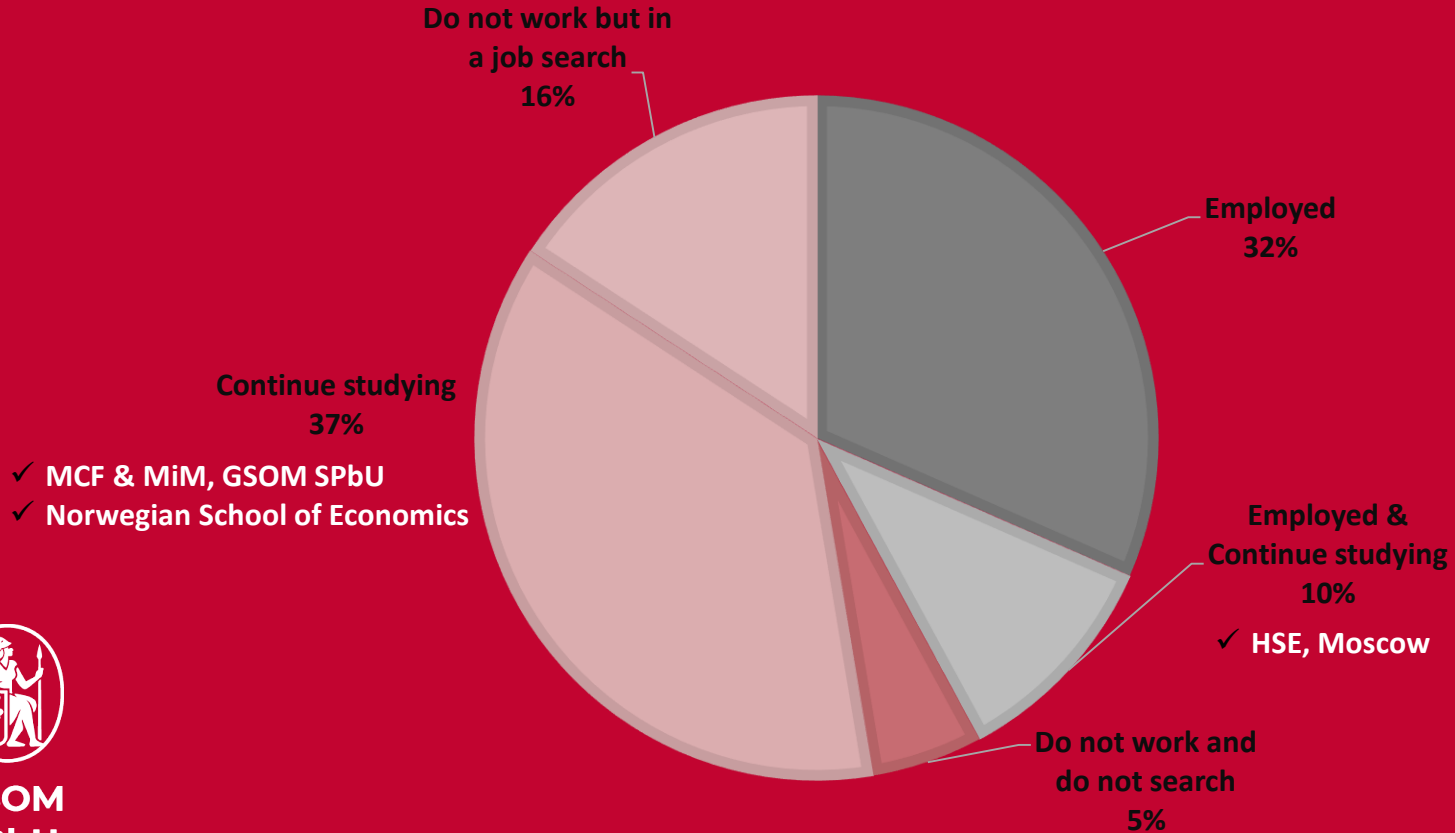

Graduates' Current Status