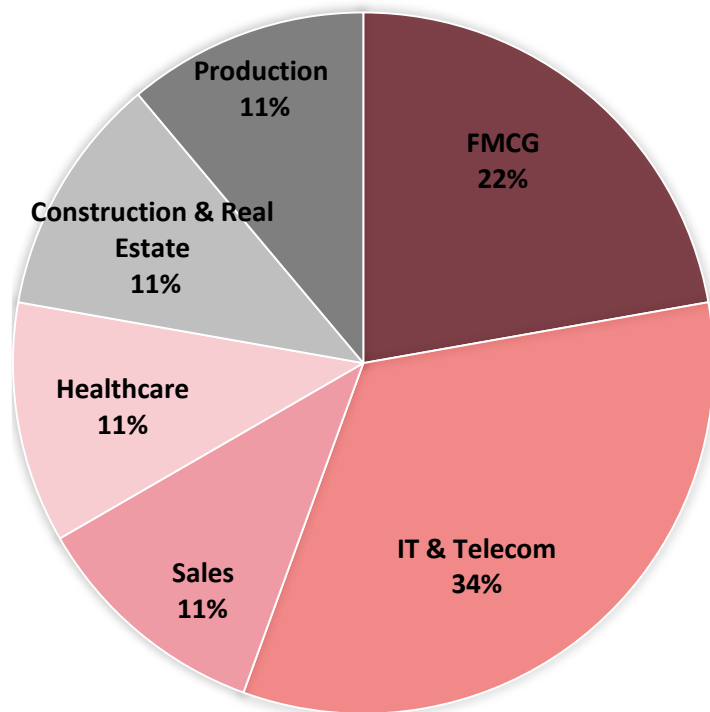

Level of Position

Wage level

Graduates' Current Status

Graduates' Business Area

Company's Size (in people)

Employers*

Coca-Cola, BIOCAD, Балтика, HP Enterprise

* Full list of employers available upon request

Function in Company

Level of Position

Wage level