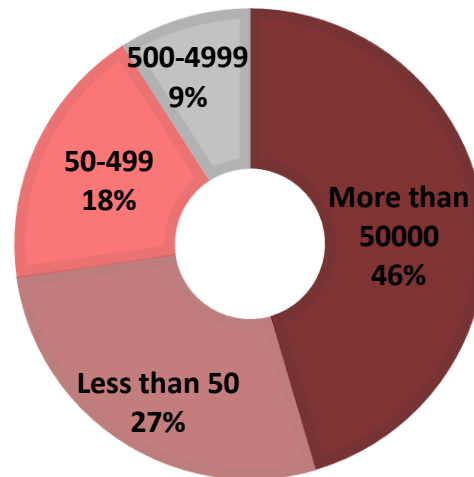

Level of Position

Wage level

Graduates' Current Status

Marketing

Graduates' Business Area

Company's Size (in people)

Employers*

Inteo, Эксимер, Балтика, Under Armour Athletic Wear