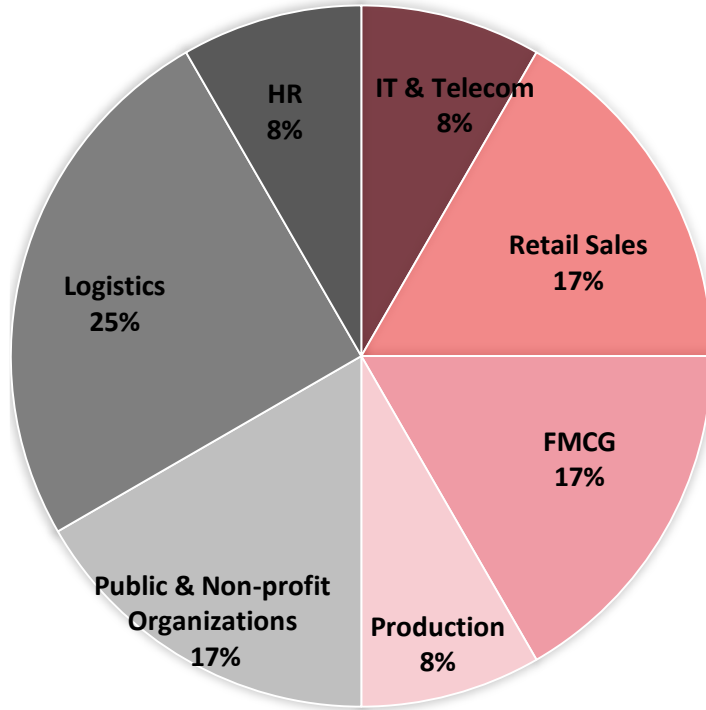

Graduates' Current Status

Graduates' Business Area

Company's Size (in people)

Employers*

Comparex, Cisco, Comazo, P&G

Information Management

Function in Company

Level of Position

Wage level

Graduates' Current Status

Graduates' Business Area

Company's Size (in people)

Employers*

HAYS, Danone, Ulmart, PepsiCo, Bayer, Google

Logistics

Function in Company