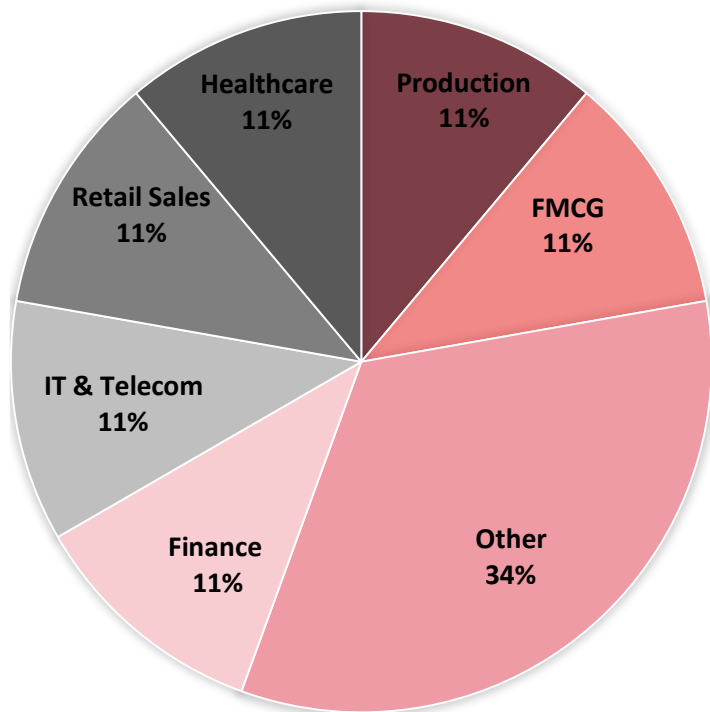

Wage level

Graduates' Current Status

Graduates' Business Area

Company's Size (in people)

Employers*

HAYS, Danone, Ulmart, PepsiCo, Bayer, Google

Logistics

Function in Company

Level of Position

Wage level

Graduates' Current Status

Marketing

Graduates' Business Area

Company's Size (in people)

Employers*

Inteo, Эксимер, Балтика, Under Armour Athletic Wear

GSOM
SPbU

* Full list of employers available upon request

Marketing

Function in Company

Level of Position

Wage level

Graduates' Current Status

Graduates' Business Area