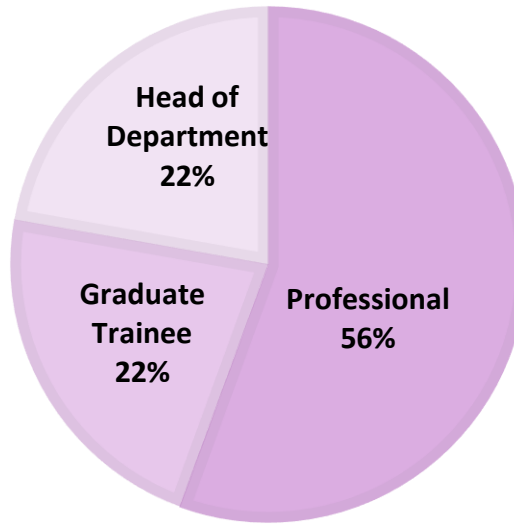

Bachelors'18 Graduate Survey

Employment Results
6 months after graduation

**Graduate School
of Management**
St. Petersburg University

Number of Respondents

**GSOM
SPbU**

* Track within Management Bachelor Program

Graduates' Current Status

Graduates' Business Area

Company's Size (in people)

Employers*

Comparex, Cisco, Comazo, P&G

Information Management

Function in Company

Level of Position